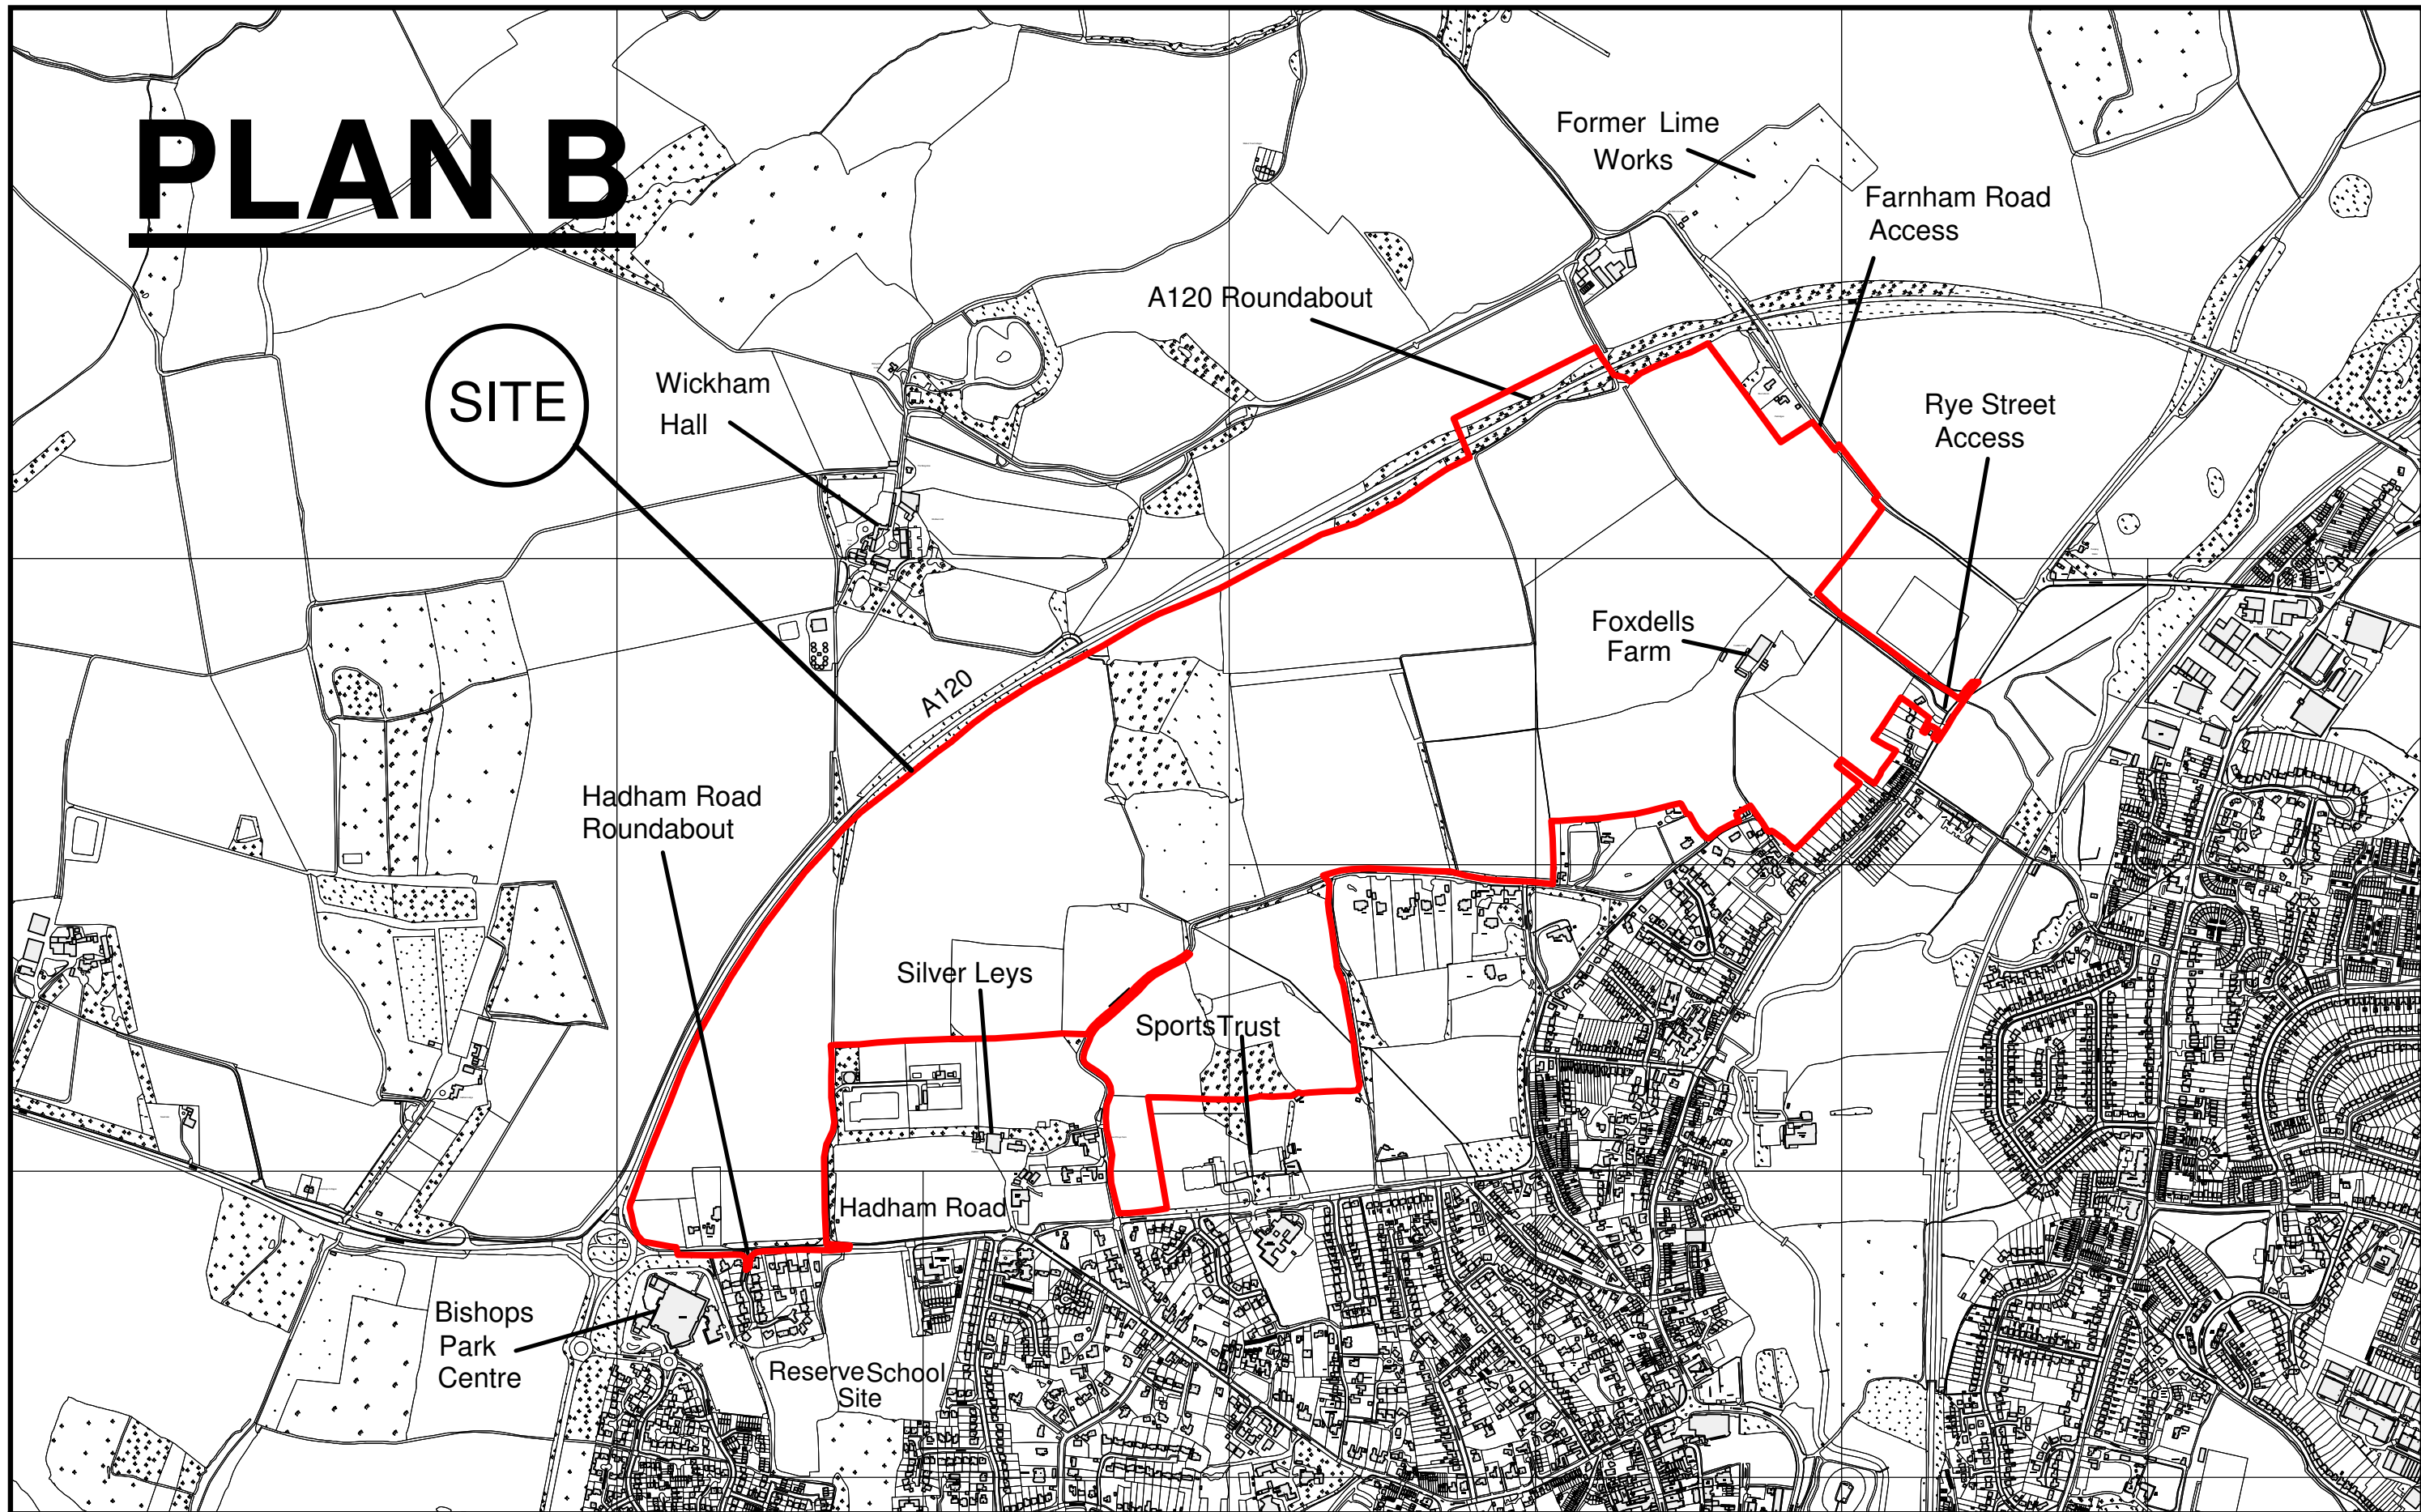

# PLAN B

SITE

East Herts Council  
Wallfields  
Pegs Lane  
Hertford  
SG13 8EQ  
Tel: 01279 655261

Address: Bishops Stortford North

Reference: 3/13/0075/OP

Scale: 1:10000 at A3

O.S Sheet: TL4722, TL4822, TL4823, TL4922 & TL4923

Date of Print: 22 November 2013

This copy has been produced specifically for Map Control Scheme purposes only. No further copies may be made. Unauthorised reproduction infringes Crown Copyright and may lead to prosecution or civil proceedings. Reproduced from the Ordnance Survey map data with the permission of the controller of Her Majesty's Stationery Office Crown Copyright 2007 East Herts Council. LA Ref: 100018